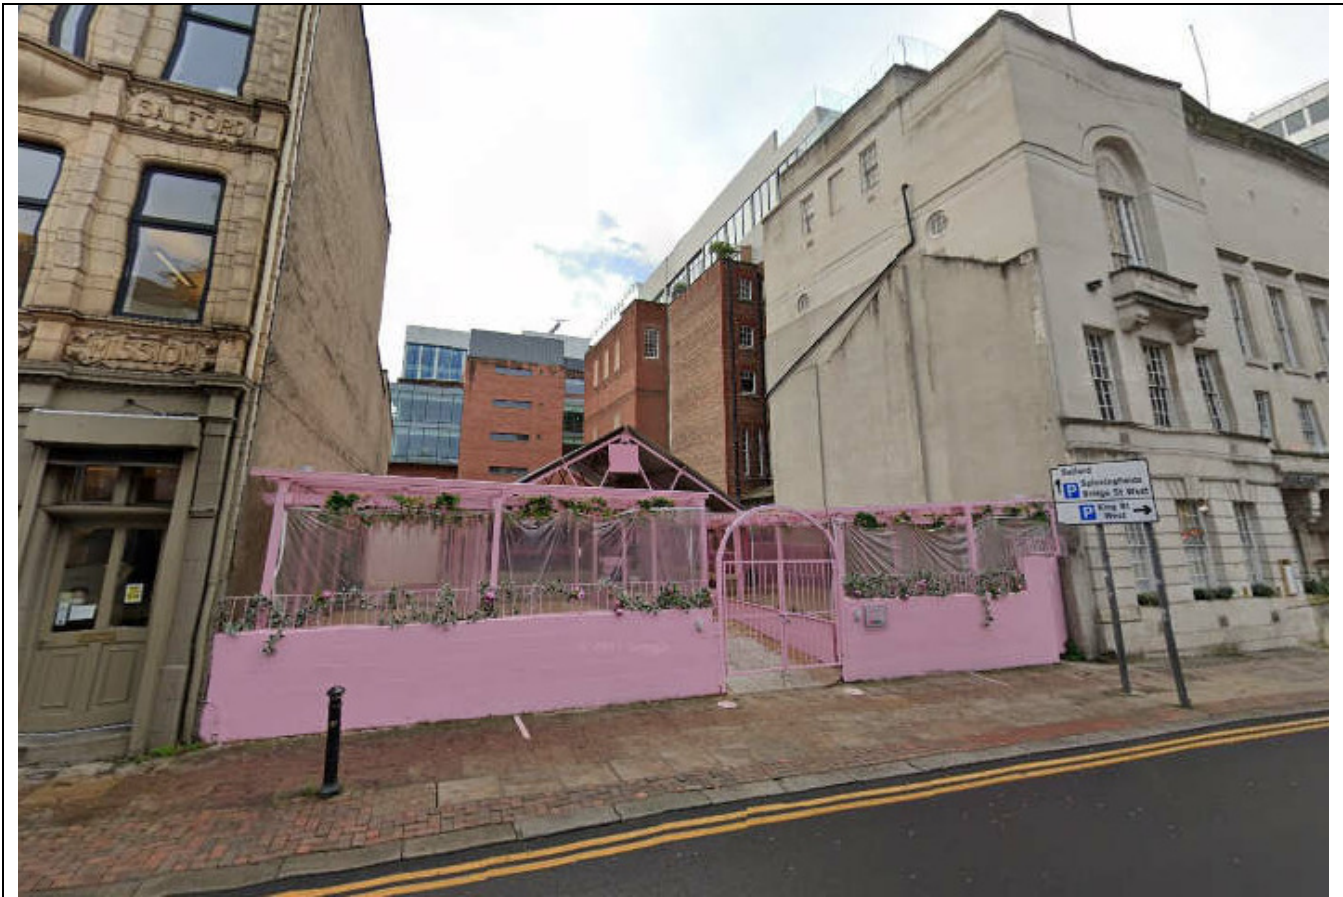

Boujee
Car Park next to Manchester Hall, 44-48 Bridge
Street, Manchester, M3 3BZ

Premises Licensing
Manchester City Council

© Crown copyright and database rights 2018. Ordnance
Survey100019568.

PREMISE NAME: Boujee

PREMISE ADDRESS: Car Park next to Manchester Hall, 44-48 Bridge Street, Manchester, M3 3BZ

WARD: Deansgate

HEARING DATE: 04/05/2021